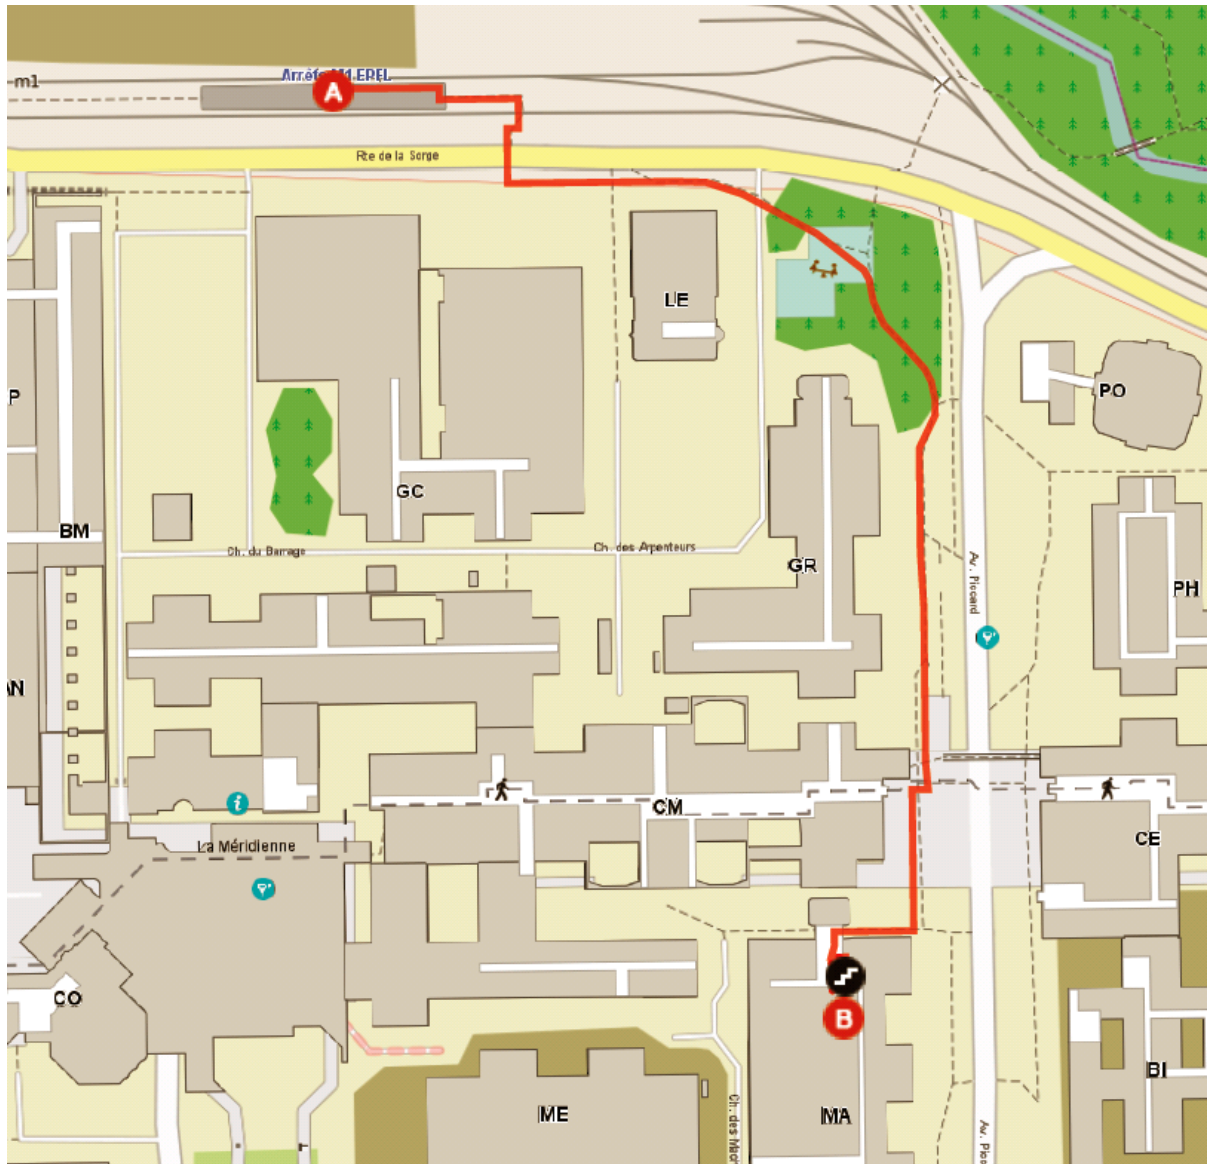

JBK@90 Conference

How to reach EPFL from Lausanne train station

There is a metro link very close to the Lausanne train station, across the main exit.

- i) you take the metro M2 towards "Croisettes" and then exit at "Lausanne Flon"
(The first stop after "Lausanne Gare")
- ii) From "Lausanne Flon", take the metro M1 towards "Renens CFF" and exit at stop "EPFL".
From there you will have to walk to the MA Building
Registration on Friday 30.08.2013, 14:00, outside Conf. room MA A1 11, first floor):

<http://plan.epfl.ch/?lang=en>

Where you can enter and select under "routing"»:

Point A: Arrêts M1 EPFL

Point B: Auditoire MA11

<http://www.t-l.ch/> (Only in French)

[Timetable M1](#) (there is a special timetable till the 25.08.2013, which should be updated then

[Timetable M2](#)